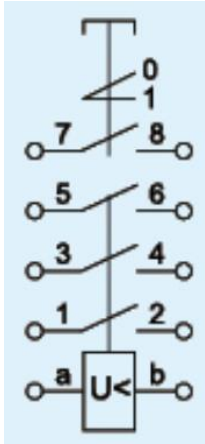

Interruptor DZ08-7 400 V (español)

Datos técnicos:

AC3- AC400V, 12A

AC15- AC400V, 6A

AC voltaje: 400V

Potencia: 4,8 KW

Con función de cierre y conexión de bajo voltaje y contacto de bobina

IP 55

conexión:

1, 3, 5, 7 son las entradas, 2, 4, 6, 8 son las salidas a la máquina. Debe ir con

"2" están puenteados para autosuficiencia y B a "N" de la red. (O B con 4)