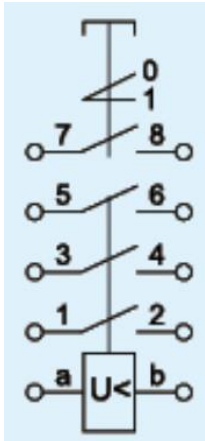

IP 55

Connection:

1, 3, 5, 7 are the inputs, 2, 4, 6, 8 are the outputs to the machine. A must go with

"2" are bridged for self-holding and B to "N" from the mains. (Or B with 4)

Interruptor DZ08-7 400 V (español)

1, 3, 5, 7 son las entradas, 2, 4, 6, 8 son las salidas a la máquina. Debe ir con

"2" están puenteados para autosuficiencia y B a "N" de la red. (O B con 4)

Interruttore DZ08-7 400 V (italiano)

Dati tecnici: